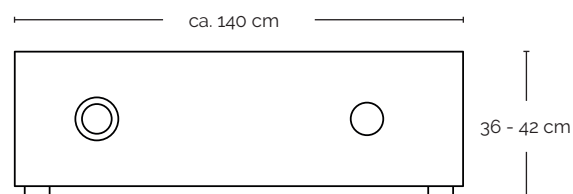

RUDRA

Bench from upcycled bulwark from old Danish harbours. The wood is certified FSC® recycled 100%, and contains only natural oils.

-  LONG LIFETIME
-  MINIMAL MAINTENANCE
-  FREE OF CHEMICALS
The wood is tested by COWI
-  WEATHERPROOF
-  UPCYCLING
The wood is certified FSC Recycled 100%
-  POSSIBILITY FOR WHEELS
-  TAILORMADE SOLUTIONS

MATERIALS: Recycled azobé wood

SURFACE: Rustic

WEIGHT

30 x 140 cm // 220 kg

Miljømerket for ansvarligt skovbrug